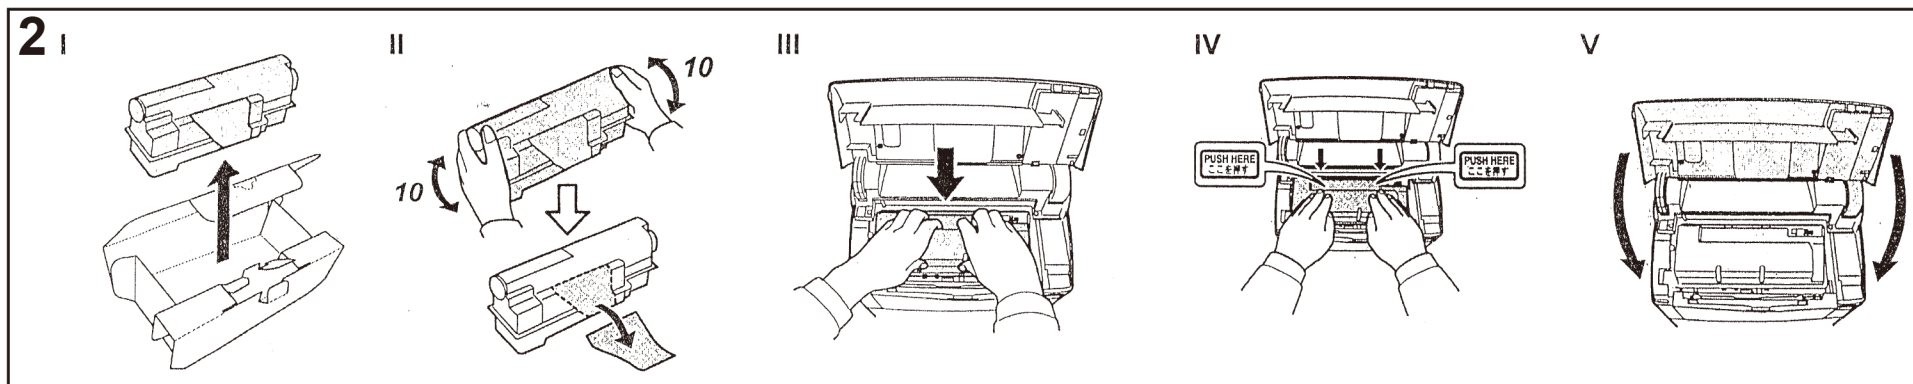

Toner Cartridge

Installation Instructions

FOR USE IN

Fs-3920DN/3040MFP/3140MFP/3040MFP+/3140MFP+/3540MFP/3640MFP TK-350/352
Fs2020D TK-340/342

Toner Cartridge

Installation Instructions

FOR USE IN

Fs-3920DN/3040MFP/3140MFP/3040MFP+/3140MFP+/3540MFP/3640MFP TK-350/352